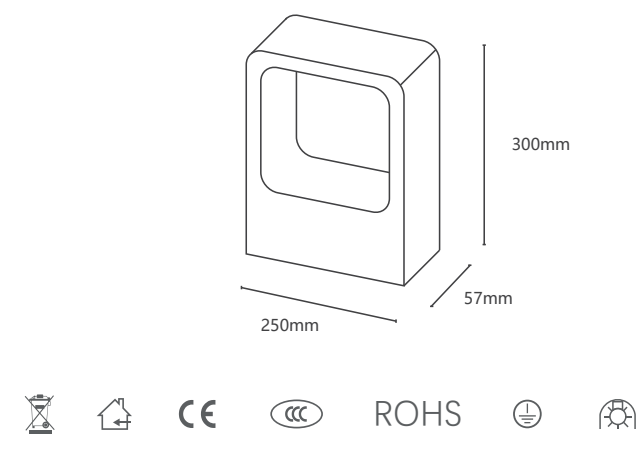

064035

Light Source: E27
Wattage: 1 × MAX 35W

064039

Light Source: GU10
Wattage: 1 × MAX 35W

064036

Light Source: GU10
Wattage: 1 × MAX 35W

064040

Light Source: GU10
Wattage: 1 × MAX 35W

064037

Light Source: LED
Wattage: 1 × MAX 35W

064041

Light Source: GU10
Wattage: 1 × MAX 35W

064038

Light Source: GU10
Wattage: 1 × MAX 35W

064042

Light Source: GU10
Wattage: 1 × MAX 35W