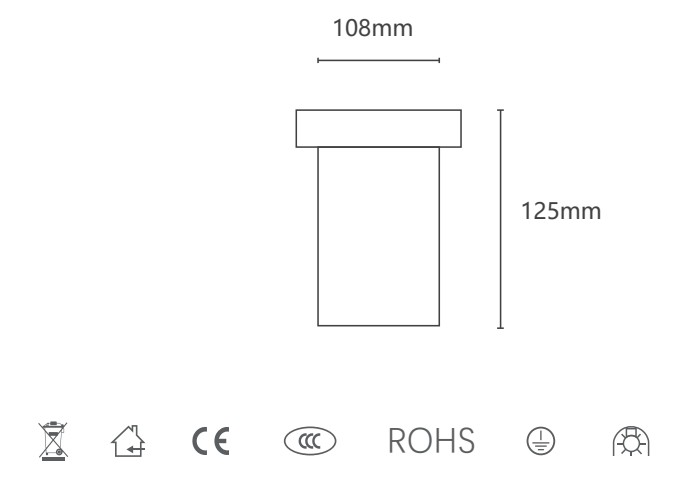

064035

Light Source: E27
Wattage: 1 × MAX 35W

064039

Light Source: GU10
Wattage: 1 × MAX 35W

064036

Light Source: GU10
Wattage: 1 × MAX 35W

064040

Light Source: GU10
Wattage: 1 × MAX 35W

064037

Light Source: LED
Wattage: 1 × MAX 35W

064041

Light Source: GU10
Wattage: 1 × MAX 35W

064038

Light Source: GU10
Wattage: 1 × MAX 35W

064042

Light Source: GU10
Wattage: 1 × MAX 35W