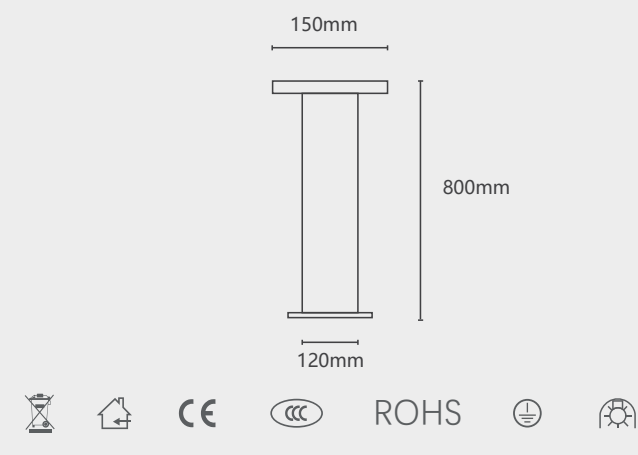

064035

Light Source: E27
Wattage: 1 × MAX 35W

064039

Light Source: GU10
Wattage: 1 × MAX 35W

064036

Light Source: GU10
Wattage: 1 × MAX 35W

064040

Light Source: GU10
Wattage: 1 × MAX 35W

064037

Light Source: LED
Wattage: 1 × MAX 35W

064041

Light Source: GU10
Wattage: 1 × MAX 35W

064038

Light Source: GU10
Wattage: 1 × MAX 35W

064042

Light Source: GU10
Wattage: 1 × MAX 35W