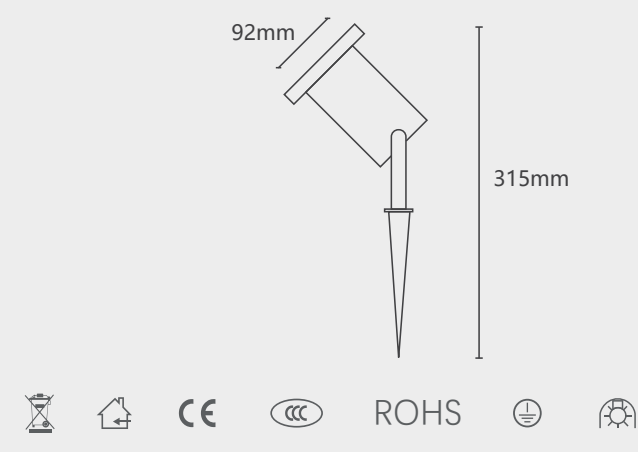

064035

Light Source: E27
Wattage: 1 × MAX 35W

064039

Light Source: GU10
Wattage: 1 × MAX 35W

064036

Light Source: GU10
Wattage: 1 × MAX 35W

064040

Light Source: GU10
Wattage: 1 × MAX 35W

064037

Light Source: LED
Wattage: 1 × MAX 35W

064041

Light Source: GU10
Wattage: 1 × MAX 35W

064038

Light Source: GU10
Wattage: 1 × MAX 35W

064042

Light Source: GU10
Wattage: 1 × MAX 35W