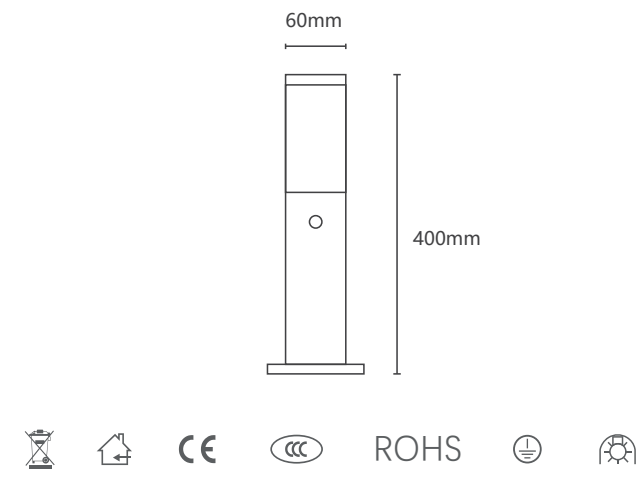

064035

Light Source: E27
Wattage: 1 × MAX 35W

064039

Light Source: GU10
Wattage: 1 × MAX 35W

064036

Light Source: GU10
Wattage: 1 × MAX 35W

064040

Light Source: GU10
Wattage: 1 × MAX 35W

064037

Light Source: LED
Wattage: 1 × MAX 35W

064041

Light Source: GU10
Wattage: 1 × MAX 35W

064038

Light Source: GU10
Wattage: 1 × MAX 35W

064042

Light Source: GU10
Wattage: 1 × MAX 35W