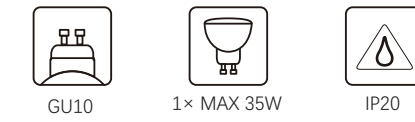

064035

Light Source: E27
Wattage: 1 × MAX 35W

064039

Light Source: GU10
Wattage: 1 × MAX 35W

064036

Light Source: GU10
Wattage: 1 × MAX 35W

064040

Light Source: GU10
Wattage: 1 × MAX 35W