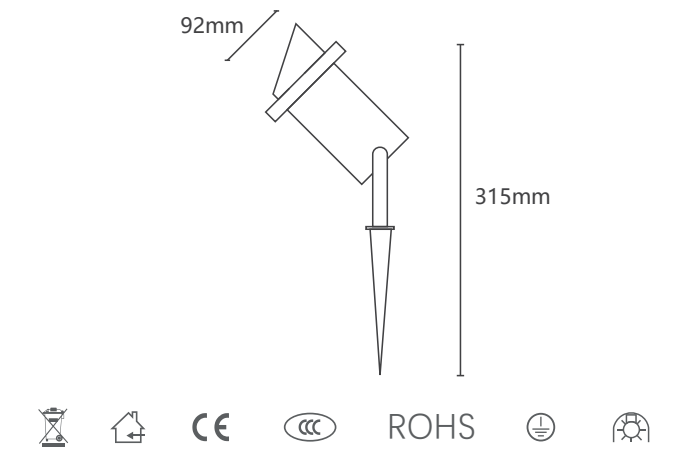

064035

Light Source: E27
Wattage: 1 × MAX 35W

064039

Light Source: GU10
Wattage: 1 × MAX 35W

064036

Light Source: GU10
Wattage: 1 × MAX 35W

064040

Light Source: GU10
Wattage: 1 × MAX 35W

064037

Light Source: LED
Wattage: 1 × MAX 35W

064041

Light Source: GU10
Wattage: 1 × MAX 35W

064038

Light Source: GU10
Wattage: 1 × MAX 35W

064042

Light Source: GU10
Wattage: 1 × MAX 35W