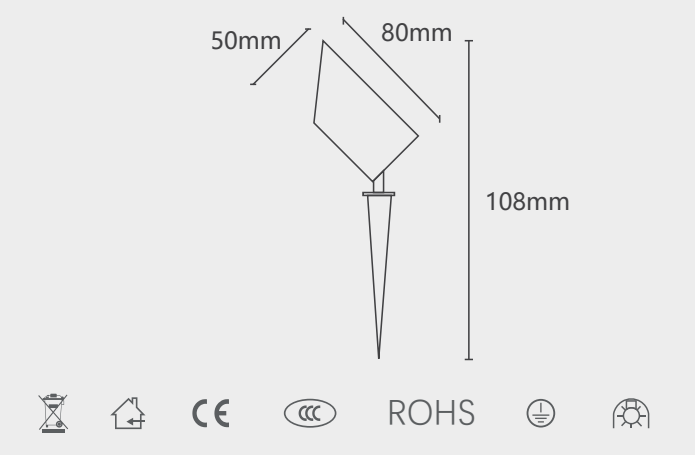

064035

Light Source: E27
Wattage: 1 × MAX 35W

064039

Light Source: GU10
Wattage: 1 × MAX 35W

064036

Light Source: GU10
Wattage: 1 × MAX 35W

064040

Light Source: GU10
Wattage: 1 × MAX 35W

064037

Light Source: LED
Wattage: 1 × MAX 35W

064041

Light Source: GU10
Wattage: 1 × MAX 35W

064038

Light Source: GU10
Wattage: 1 × MAX 35W

064042

Light Source: GU10
Wattage: 1 × MAX 35W