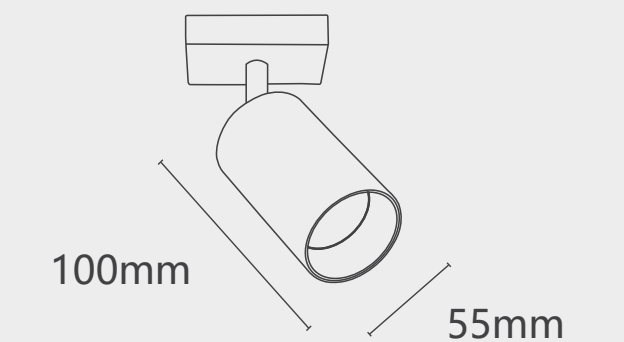

**032001**

Light Source: GU10  
 Wattage: 1 × MAX 35W

**032028**

Light Source: GU10  
 Wattage: 1 × MAX 35W

**032007**

Light Source: GU10  
 Wattage: 1 × MAX 35W

**032036**

Light Source: GU10  
 Wattage: 1 × MAX 35W

**032012**

Light Source: GU10  
 Wattage: 1 × MAX 35W

**032041**

Light Source: GU10  
 Wattage: 1 × MAX 35W

**032020**

Light Source: GU10  
 Wattage: 1 × MAX 35W

**022020**

Light Source: GU10  
 Wattage: 1 × MAX 35W