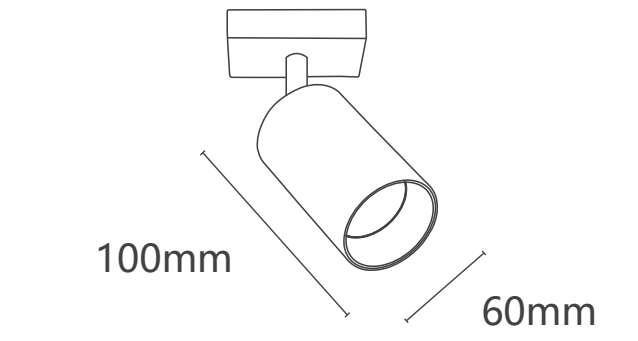

**032001**

Light Source: GU10  
 Wattage: 1 × MAX 35W

**032028**

Light Source: GU10  
 Wattage: 1 × MAX 35W

**032007**

Light Source: GU10  
 Wattage: 1 × MAX 35W

**032036**

Light Source: GU10  
 Wattage: 1 × MAX 35W

**032012**

Light Source: GU10  
 Wattage: 1 × MAX 35W

**032041**

Light Source: GU10  
 Wattage: 1 × MAX 35W

**032020**

Light Source: GU10  
 Wattage: 1 × MAX 35W

**022020**

Light Source: GU10  
 Wattage: 1 × MAX 35W