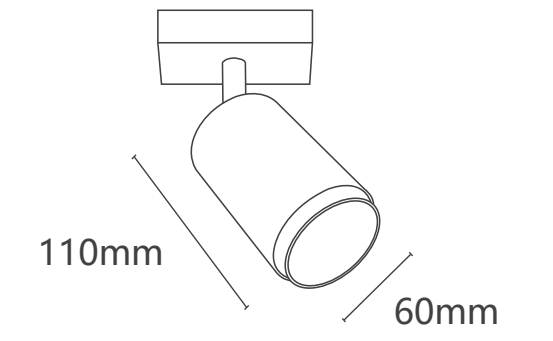

**032001**

Light Source: GU10  
 Wattage: 1 × MAX 35W

**032028**

Light Source: GU10  
 Wattage: 1 × MAX 35W

**032007**

Light Source: GU10  
 Wattage: 1 × MAX 35W

**032036**

Light Source: GU10  
 Wattage: 1 × MAX 35W

**032012**

Light Source: GU10  
 Wattage: 1 × MAX 35W

**032041**

Light Source: GU10  
 Wattage: 1 × MAX 35W

**032020**

Light Source: GU10  
 Wattage: 1 × MAX 35W

**022020**

Light Source: GU10  
 Wattage: 1 × MAX 35W