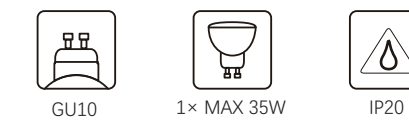

032041

Light Source: GU10
Wattage: 1 × MAX 35W