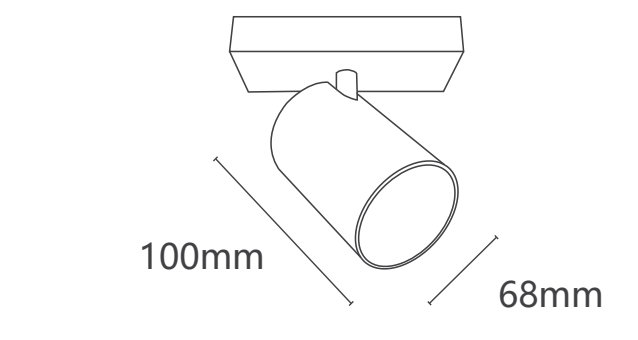

**032001**

Light Source: GU10  
 Wattage: 1 × MAX 35W

**032028**

Light Source: GU10  
 Wattage: 1 × MAX 35W

**032007**

Light Source: GU10  
 Wattage: 1 × MAX 35W

**032036**

Light Source: GU10  
 Wattage: 1 × MAX 35W

**032012**

Light Source: GU10  
 Wattage: 1 × MAX 35W

**032041**

Light Source: GU10  
 Wattage: 1 × MAX 35W

**032020**

Light Source: GU10  
 Wattage: 1 × MAX 35W

**022020**

Light Source: GU10  
 Wattage: 1 × MAX 35W