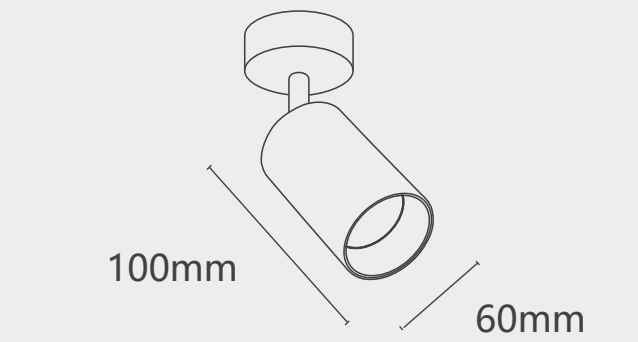

**032001**

Light Source: GU10  
 Wattage: 1 × MAX 35W

**032028**

Light Source: GU10  
 Wattage: 1 × MAX 35W

**032007**

Light Source: GU10  
 Wattage: 1 × MAX 35W

**032036**

Light Source: GU10  
 Wattage: 1 × MAX 35W

**032012**

Light Source: GU10  
 Wattage: 1 × MAX 35W

**032041**

Light Source: GU10  
 Wattage: 1 × MAX 35W

**032020**

Light Source: GU10  
 Wattage: 1 × MAX 35W

**022020**

Light Source: GU10  
 Wattage: 1 × MAX 35W