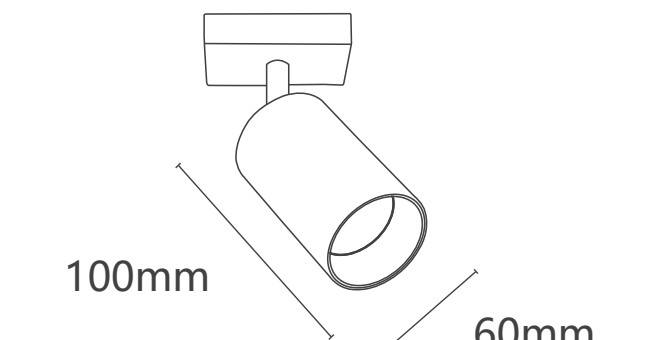

**032001**

Light Source: GU10  
 Wattage: 1 × MAX 35W

**032028**

Light Source: GU10  
 Wattage: 1 × MAX 35W

**032007**

Light Source: GU10  
 Wattage: 1 × MAX 35W

**032036**

Light Source: GU10  
 Wattage: 1 × MAX 35W

**032012**

Light Source: GU10  
 Wattage: 1 × MAX 35W

**032041**

Light Source: GU10  
 Wattage: 1 × MAX 35W

**032020**

Light Source: GU10  
 Wattage: 1 × MAX 35W

**022020**

Light Source: GU10  
 Wattage: 1 × MAX 35W