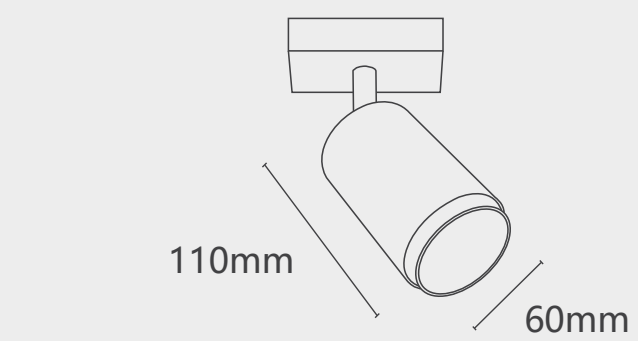

**032001**

Light Source: GU10  
 Wattage: 1 × MAX 35W

**032028**

Light Source: GU10  
 Wattage: 1 × MAX 35W

**032007**

Light Source: GU10  
 Wattage: 1 × MAX 35W

**032036**

Light Source: GU10  
 Wattage: 1 × MAX 35W

**032012**

Light Source: GU10  
 Wattage: 1 × MAX 35W

**032041**

Light Source: GU10  
 Wattage: 1 × MAX 35W

**032020**

Light Source: GU10  
 Wattage: 1 × MAX 35W

**022020**

Light Source: GU10  
 Wattage: 1 × MAX 35W