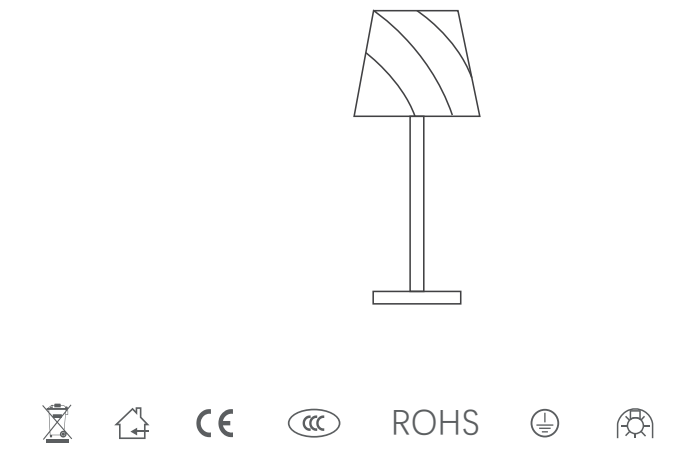

**032001**

Light Source: LED  
Wattage: 1 × MAX 3W

**032028**

Light Source: LED  
Wattage: 1 × MAX 3W

**032007**

Light Source: LED  
Wattage: 1 × MAX 3W

**032036**

Light Source: LED  
Wattage: 1 × MAX 3W

**032012**

Light Source: LED  
Wattage: 1 × MAX 2W

**032041**

Light Source: LED  
Wattage: 1 × MAX 2W

**032020**

Light Source: LED  
Wattage: 1 × MAX 3W

**022020**

Light Source: LED  
Wattage: 1 × MAX 2W