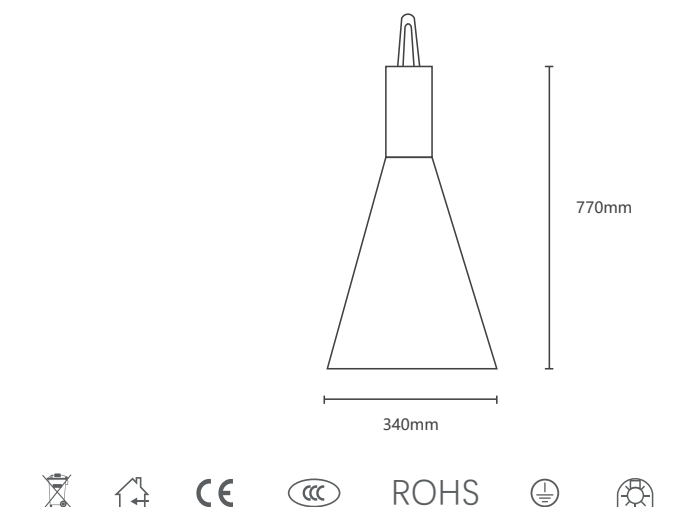

**032001**

Light Source: LED  
Wattage: 1 × MAX 3W

**032028**

Light Source: LED  
Wattage: 1 × MAX 3W

**032007**

Light Source: LED  
Wattage: 1 × MAX 3W

**032036**

Light Source: LED  
Wattage: 1 × MAX 3W

**032012**

Light Source: LED  
Wattage: 1 × MAX 2W

**032041**

Light Source: LED  
Wattage: 1 × MAX 2W

**032020**

Light Source: LED  
Wattage: 1 × MAX 3W

**022020**

Light Source: LED  
Wattage: 1 × MAX 2W