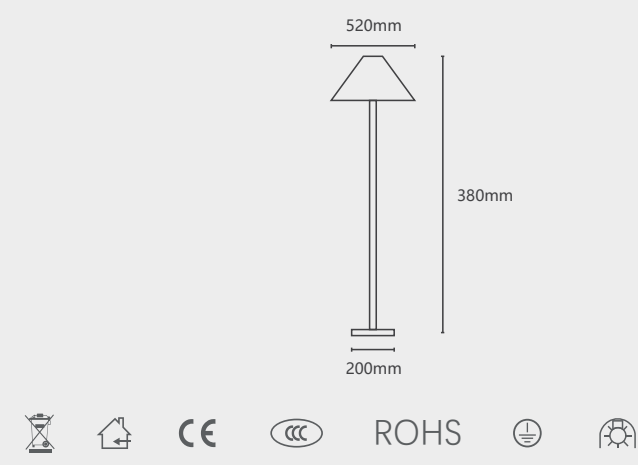

**032001**

Light Source: LED  
Wattage: 1 × MAX 3W

**032028**

Light Source: LED  
Wattage: 1 × MAX 3W

**032007**

Light Source: LED  
Wattage: 1 × MAX 3W

**032036**

Light Source: LED  
Wattage: 1 × MAX 3W

**032012**

Light Source: LED  
Wattage: 1 × MAX 2W

**032041**

Light Source: LED  
Wattage: 1 × MAX 2W

**032020**

Light Source: LED  
Wattage: 1 × MAX 3W

**022020**

Light Source: LED  
Wattage: 1 × MAX 2W