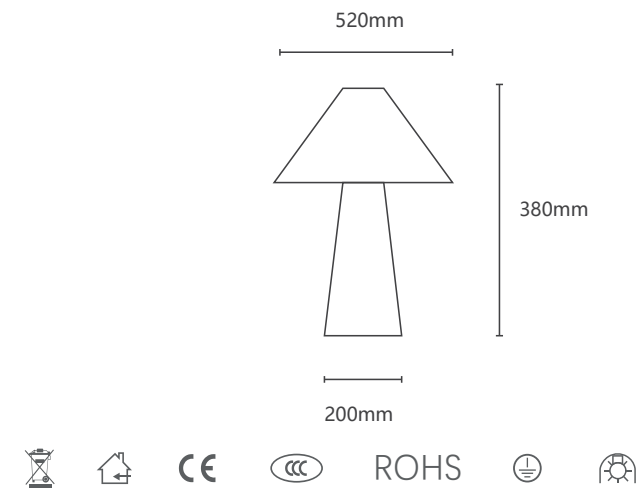

**032001**

Light Source: LED  
Wattage: 1 × MAX 3W

**032028**

Light Source: LED  
Wattage: 1 × MAX 3W

**032007**

Light Source: LED  
Wattage: 1 × MAX 3W

**032036**

Light Source: LED  
Wattage: 1 × MAX 3W

**032012**

Light Source: LED  
Wattage: 1 × MAX 2W

**032041**

Light Source: LED  
Wattage: 1 × MAX 2W

**032020**

Light Source: LED  
Wattage: 1 × MAX 3W

**022020**

Light Source: LED  
Wattage: 1 × MAX 2W