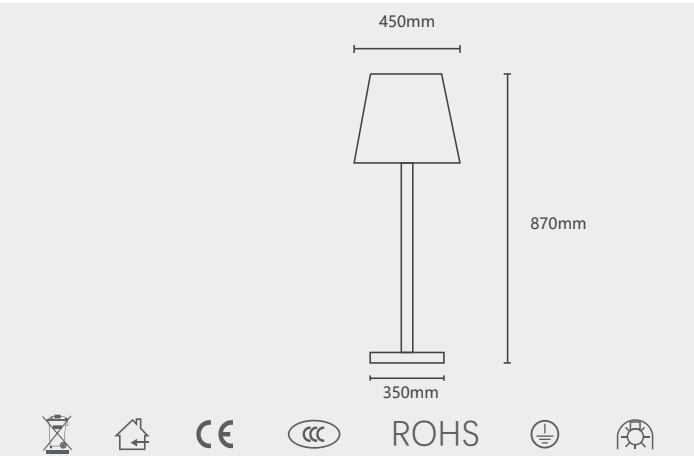

**032001**

Light Source: LED  
Wattage: 1 × MAX 3W

**032028**

Light Source: LED  
Wattage: 1 × MAX 3W

**032007**

Light Source: LED  
Wattage: 1 × MAX 3W

**032036**

Light Source: LED  
Wattage: 1 × MAX 3W

**032012**

Light Source: LED  
Wattage: 1 × MAX 2W

**032041**

Light Source: LED  
Wattage: 1 × MAX 2W

**032020**

Light Source: LED  
Wattage: 1 × MAX 3W

**022020**

Light Source: LED  
Wattage: 1 × MAX 2W