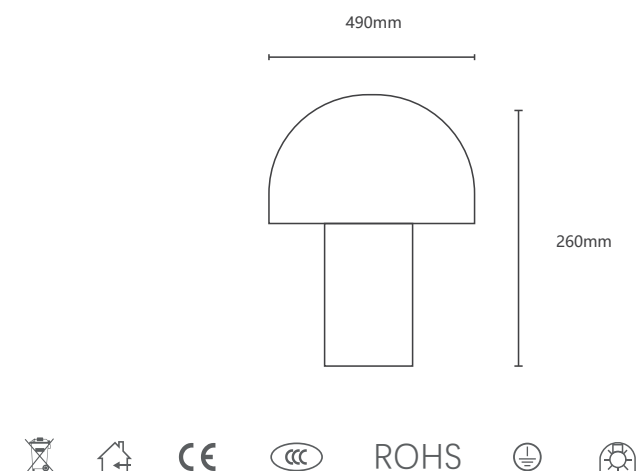

**032001**

Light Source: LED  
Wattage: 1 × MAX 3W

**032028**

Light Source: LED  
Wattage: 1 × MAX 3W

**032007**

Light Source: LED  
Wattage: 1 × MAX 3W

**032036**

Light Source: LED  
Wattage: 1 × MAX 3W

**032012**

Light Source: LED  
Wattage: 1 × MAX 2W

**032041**

Light Source: LED  
Wattage: 1 × MAX 2W

**032020**

Light Source: LED  
Wattage: 1 × MAX 3W

**022020**

Light Source: LED  
Wattage: 1 × MAX 2W