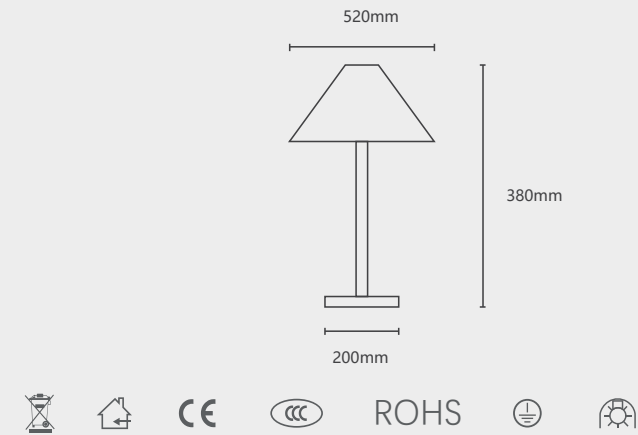

**032001**

Light Source: LED  
Wattage: 1 × MAX 3W

**032028**

Light Source: LED  
Wattage: 1 × MAX 3W

**032007**

Light Source: LED  
Wattage: 1 × MAX 3W

**032036**

Light Source: LED  
Wattage: 1 × MAX 3W

**032012**

Light Source: LED  
Wattage: 1 × MAX 2W

**032041**

Light Source: LED  
Wattage: 1 × MAX 2W

**032020**

Light Source: LED  
Wattage: 1 × MAX 3W

**022020**

Light Source: LED  
Wattage: 1 × MAX 2W