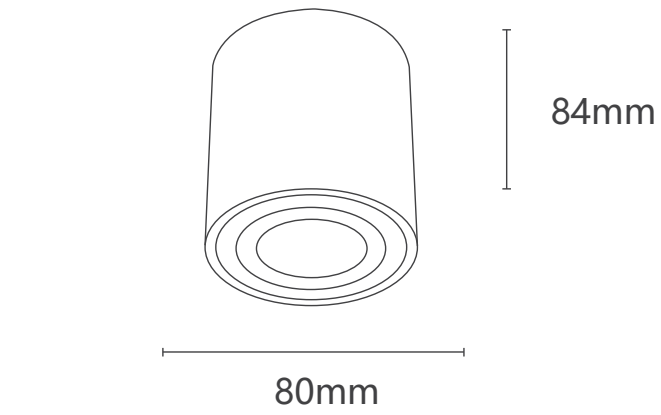

022005

Light Source: GU10
 Wattage: 2× MAX 35W

022011

Light Source: GU10
 Wattage: 1× MAX 35W

022007

Light Source: GU10
 Wattage: 2× MAX 35W

022010

Light Source: GU10
 Wattage: 1× MAX 35W

022006

Light Source: GU10
 Wattage: 1× MAX 35W

022019

Light Source: GU10
 Wattage: 1× MAX 35W

022008

Light Source: GU10
 Wattage: 1× MAX 35W

022020

Light Source: GU10
 Wattage: 2× MAX 35W