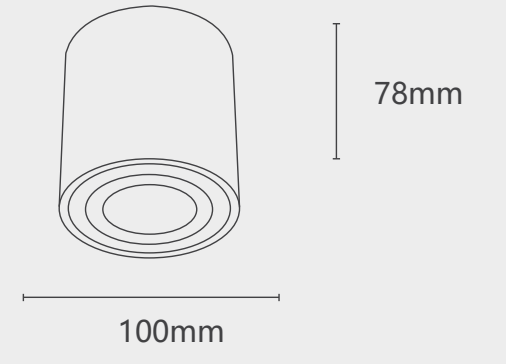

022005

Light Source: GU10
 Wattage: 2× MAX 35W

022011

Light Source: GU10
 Wattage: 1× MAX 35W

022007

Light Source: GU10
 Wattage: 2× MAX 35W

022010

Light Source: GU10
 Wattage: 1× MAX 35W

022006

Light Source: GU10
 Wattage: 1× MAX 35W

022019

Light Source: GU10
 Wattage: 1× MAX 35W

022008

Light Source: GU10
 Wattage: 1× MAX 35W

022020

Light Source: GU10
 Wattage: 2× MAX 35W