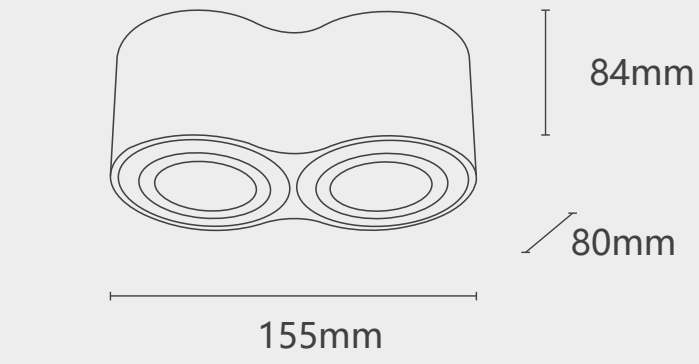

022005

Light Source: GU10
 Wattage: 2× MAX 35W

022011

Light Source: GU10
 Wattage: 1× MAX 35W

022007

Light Source: GU10
 Wattage: 2× MAX 35W

022010

Light Source: GU10
 Wattage: 1× MAX 35W

022006

Light Source: GU10
 Wattage: 1× MAX 35W

022019

Light Source: GU10
 Wattage: 1× MAX 35W

022008

Light Source: GU10
 Wattage: 1× MAX 35W

022020

Light Source: GU10
 Wattage: 2× MAX 35W