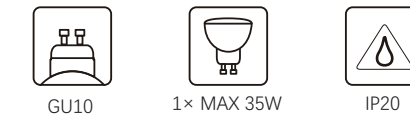

022005

Light Source: GU10
 Wattage: 2× MAX 35W

022011

Light Source: GU10
 Wattage: 1× MAX 35W

022007

Light Source: GU10
 Wattage: 2× MAX 35W

022010

Light Source: GU10
 Wattage: 1× MAX 35W