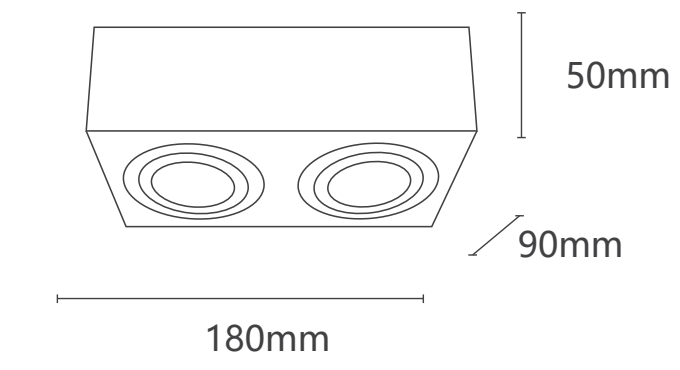

022005

Light Source: GU10
 Wattage: 2× MAX 35W

022011

Light Source: GU10
 Wattage: 1× MAX 35W

022007

Light Source: GU10
 Wattage: 2× MAX 35W

022010

Light Source: GU10
 Wattage: 1× MAX 35W

022006

Light Source: GU10
 Wattage: 1× MAX 35W

022019

Light Source: GU10
 Wattage: 1× MAX 35W

022008

Light Source: GU10
 Wattage: 1× MAX 35W

022020

Light Source: GU10
 Wattage: 2× MAX 35W