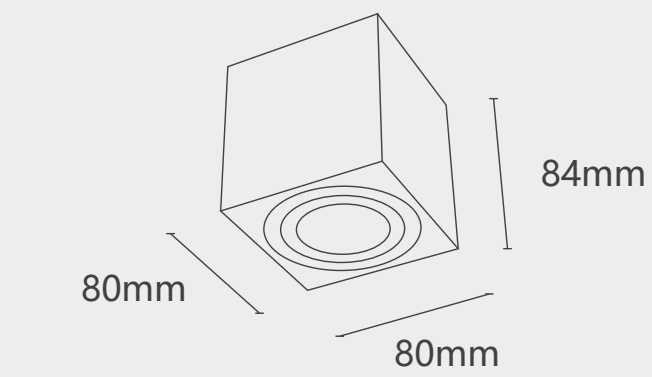

022005

Light Source: GU10
 Wattage: 2× MAX 35W

022011

Light Source: GU10
 Wattage: 1× MAX 35W

022007

Light Source: GU10
 Wattage: 2× MAX 35W

022010

Light Source: GU10
 Wattage: 1× MAX 35W

022006

Light Source: GU10
 Wattage: 1× MAX 35W

022019

Light Source: GU10
 Wattage: 1× MAX 35W

022008

Light Source: GU10
 Wattage: 1× MAX 35W

022020

Light Source: GU10
 Wattage: 2× MAX 35W