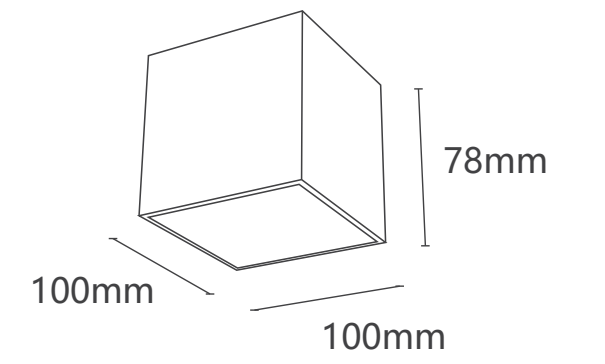

022005

Light Source: GU10
 Wattage: 2× MAX 35W

022011

Light Source: GU10
 Wattage: 1× MAX 35W

022007

Light Source: GU10
 Wattage: 2× MAX 35W

022010

Light Source: GU10
 Wattage: 1× MAX 35W

022006

Light Source: GU10
 Wattage: 1× MAX 35W

022019

Light Source: GU10
 Wattage: 1× MAX 35W

022008

Light Source: GU10
 Wattage: 1× MAX 35W

022020

Light Source: GU10
 Wattage: 2× MAX 35W