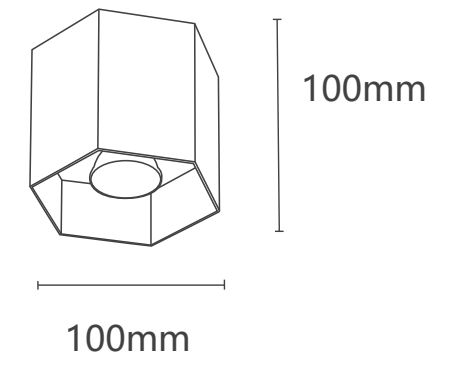

022005

Light Source: GU10
 Wattage: 2× MAX 35W

022011

Light Source: GU10
 Wattage: 1× MAX 35W

022007

Light Source: GU10
 Wattage: 2× MAX 35W

022010

Light Source: GU10
 Wattage: 1× MAX 35W

022006

Light Source: GU10
 Wattage: 1× MAX 35W

022019

Light Source: GU10
 Wattage: 1× MAX 35W

022008

Light Source: GU10
 Wattage: 1× MAX 35W

022020

Light Source: GU10
 Wattage: 2× MAX 35W