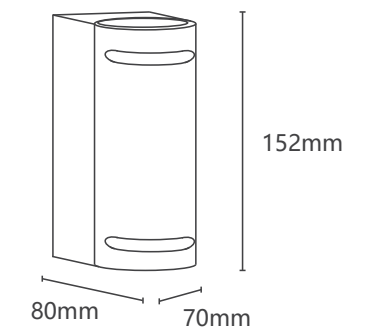

064033

Fraquency: 50Hz
Light Source: GU10
Wattage: 1× MAX 35W